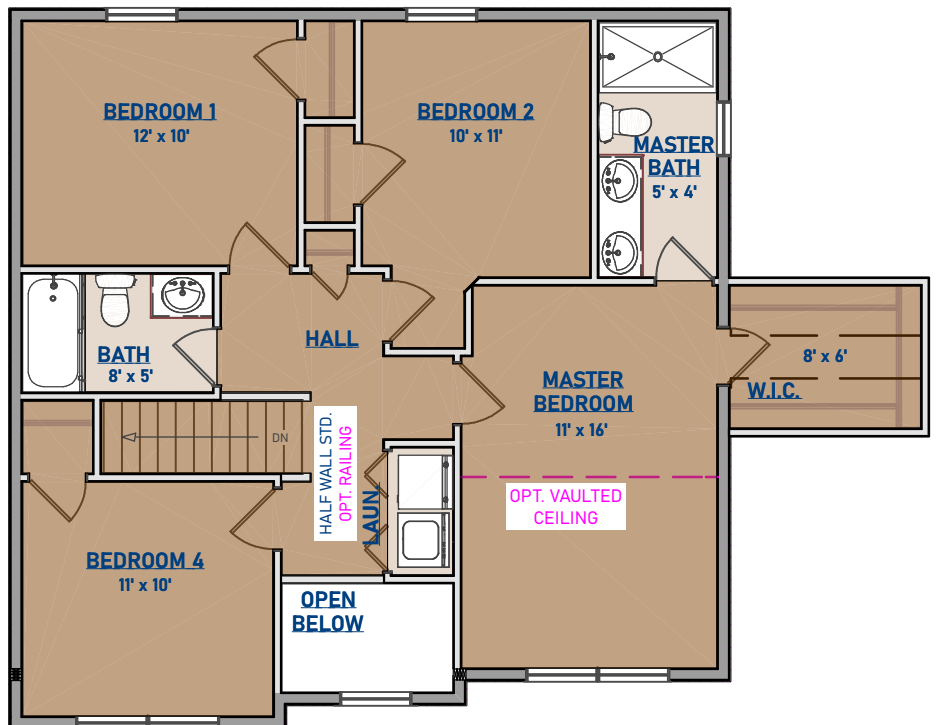

The Madison II

1,795 Sq. Ft.

ARTIST RENDERING -
SOME ITEMS SHOWN
MAY BE OPTIONAL

2760 Charlestown Road
Lancaster, PA 17603

P: (717) 394-6621
F: (717) 394-6729

FEATURES:

- 2-STORY
- 2-1/2 BATHS
- 2-CAR GARAGE
- DEN
- 2ND FLOOR LAUNDRY

- 4 BEDROOMS
- EAT-IN KITCHEN
- WALK-IN MASTER CLOSET
- 2-STORY FOYER

*** OPTIONAL EXTRAS:** **SIDELIGHTS** RAILING AT STEPS
(**BOLDED FEATURES SHOWN**) **FIREPLACE** DECK
ALTERNATE ELEVATIONS
VAULTED CEILING
KITCHEN LAYOUTS/ISLAND

The Madison II

1,795 Sq. Ft.

FIRST FLOOR

SECOND FLOOR