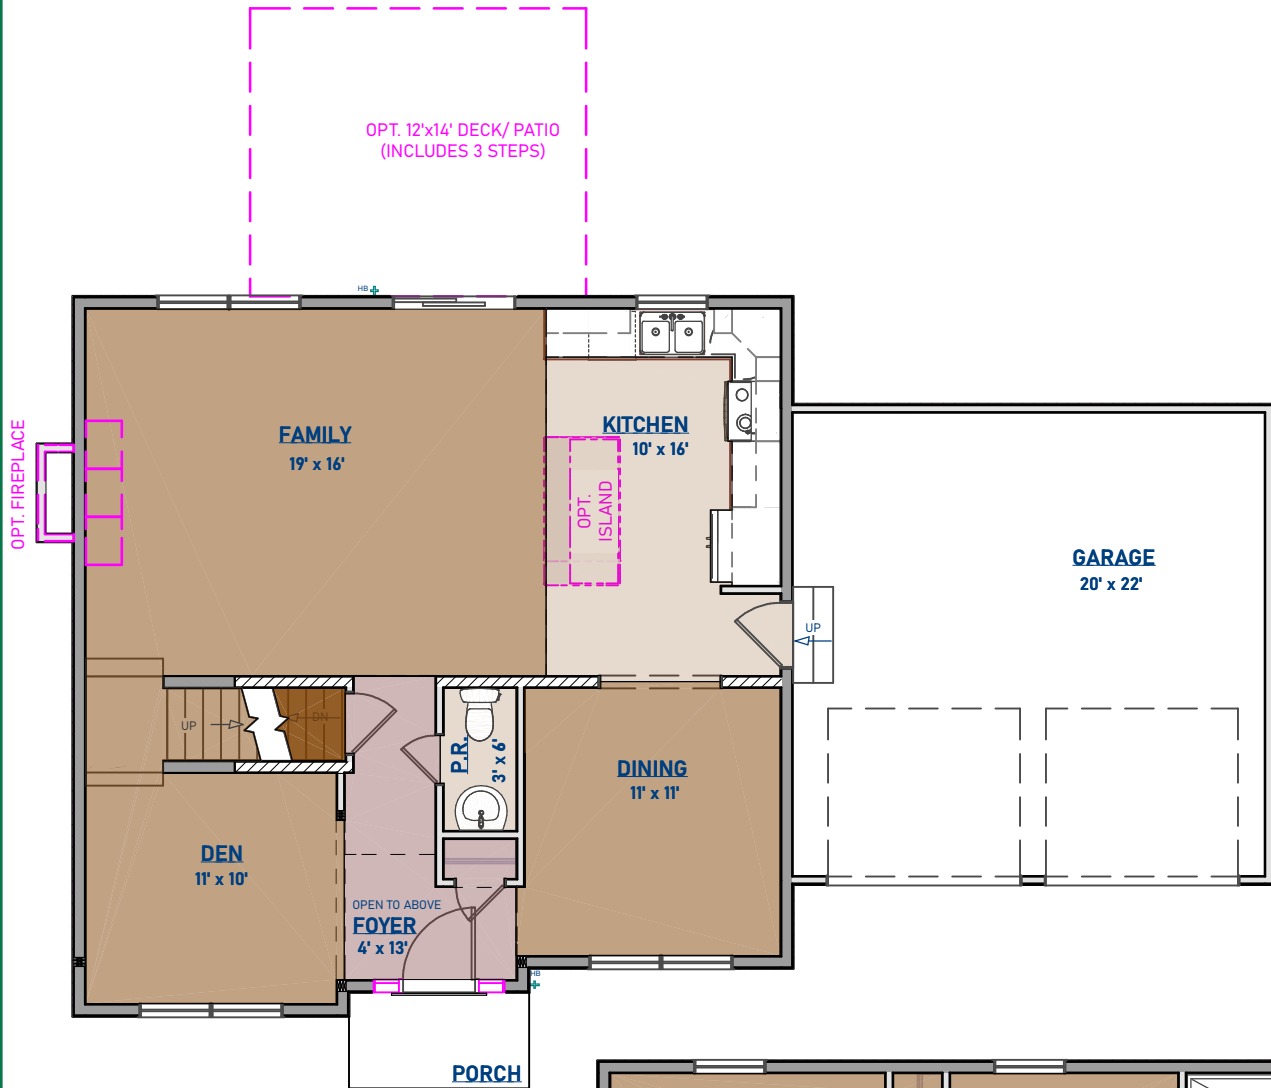

The Madison II

1,795 Sq. Ft.

ARTIST RENDERING -
SOME ITEMS SHOWN
MAY BE OPTIONAL

2760 Charlestown Road
Lancaster, PA 17603

P: (717) 394-6621
F: (717) 394-6729

FEATURES:

- 2-STORY
- 2-1/2 BATHS
- 2-CAR GARAGE
- DEN
- 2ND FLOOR LAUNDRY

- 4 BEDROOMS
- EAT-IN KITCHEN
- WALK-IN MASTER CLOSET
- 2-STORY FOYER

*** OPTIONAL EXTRAS:** **SIDELIGHTS** RAILING AT STEPS
(**BOLDED FEATURES SHOWN**) **FIREPLACE** DECK
ALTERNATE ELEVATIONS
VAULTED CEILING
KITCHEN LAYOUTS/ISLAND

The Madison II

1,795 Sq. Ft.

FIRST FLOOR

SECOND FLOOR