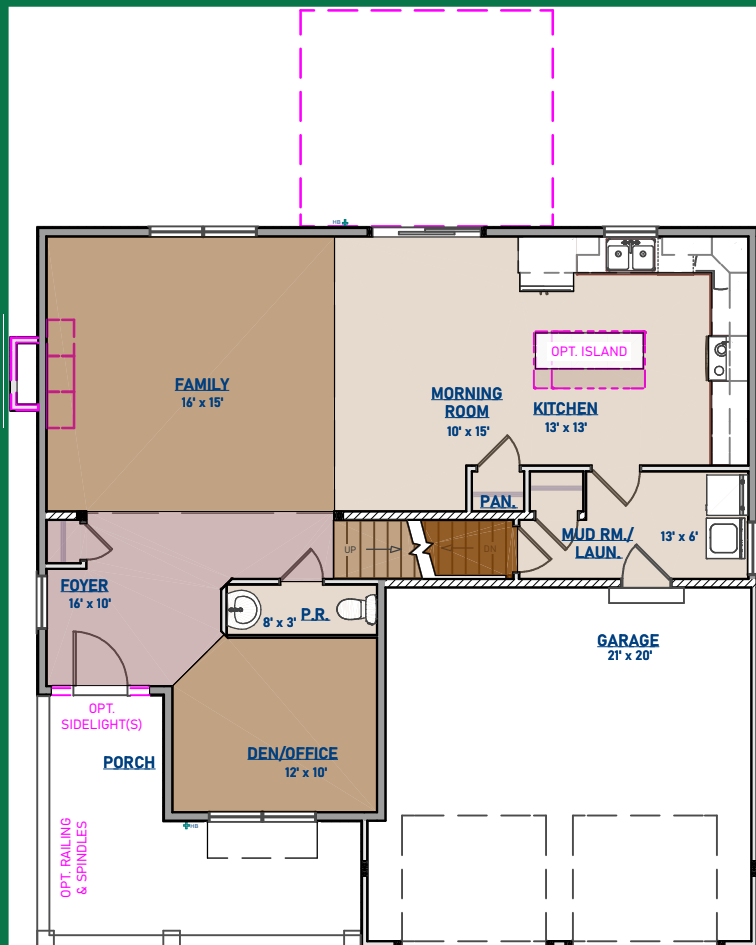

The Michael

2,352 Sq. Ft.

ARTIST RENDERING -
SOME ITEMS SHOWN
MAY BE OPTIONAL

2760 Charlestown Road
Lancaster, PA 17603

P: (717) 394-6621
F: (717) 394-6729

FEATURES:

- 2-STORY
- 2-1/2 BATHS
- WALK-IN MASTER CLOSETS
- 2-CAR GARAGE
- 4 BEDROOMS
- KITCHEN PANTRY
- DEN
- STUDY

*** OPTIONAL EXTRAS:** SIDELIGHTS FIREPLACE
(BOLDED FEATURES SHOWN) ALTERNATE ELEVATIONS
VAULTED CEILING - MASTER BED
MASTER BATH LAYOUTS
POWDER ROOM LAYOUTS
5TH BEDROOM DECK

The Michael

2,352 Sq. Ft.

FIRST FLOOR

OPTIONAL 5TH BEDROOM

SECOND FLOOR