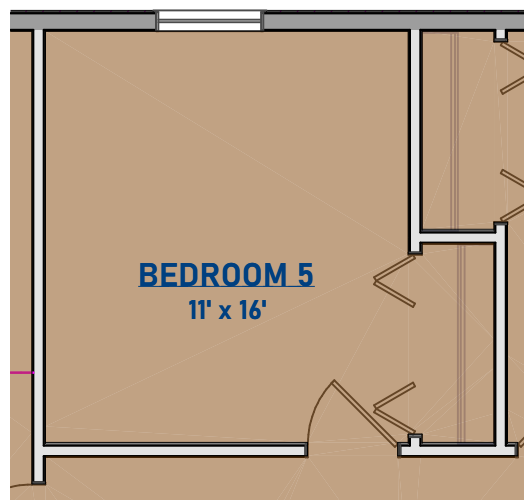

The Michael

2,352 Sq. Ft.

ARTIST RENDERING -
SOME ITEMS SHOWN
MAY BE OPTIONAL

2760 Charlestown Road
Lancaster, PA 17603

P: (717) 394-6621
F: (717) 394-6729

FEATURES:

- 2-STORY
- 2-1/2 BATHS
- WALK-IN MASTER CLOSETS
- 2-CAR GARAGE
- 4 BEDROOMS
- KITCHEN PANTRY
- DEN
- STUDY

*** OPTIONAL EXTRAS:** SIDELIGHTS FIREPLACE
(BOLDED FEATURES SHOWN) ALTERNATE ELEVATIONS
VAULTED CEILING - MASTER BED
MASTER BATH LAYOUTS
POWDER ROOM LAYOUTS
5TH BEDROOM DECK

The Michael

2,352 Sq. Ft.

FIRST FLOOR

OPTIONAL 5TH BEDROOM

SECOND FLOOR