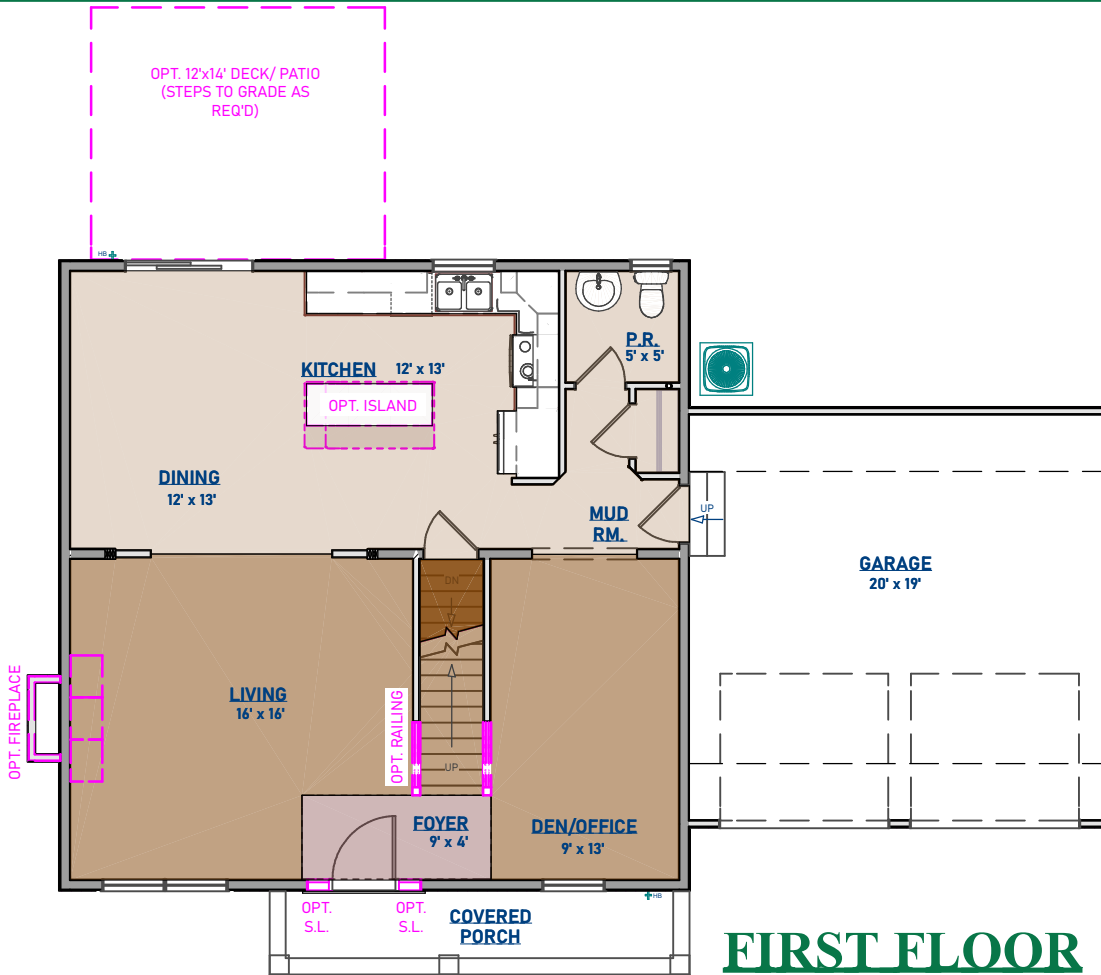

### **FEATURES:**

- 2-STORY COLONIAL
- 2-1/2 BATHS
- LAUNDRY CLOSET
- DEN

- 4 BEDROOMS
- EAT-IN KITCHEN
- WALK-IN MASTER CLOSET
- 2-CAR GARAGE

**\* OPTIONAL EXTRAS:** SIDELIGHTS FIREPLACE  
(BOLDED FEATURES SHOWN) KITCHEN ISLAND RAILINGS  
VAULTED CEILING - MASTER BED  
DECK

## 2,092 Sq. Ft.

**FIRST FLOOR**

**SECOND FLOOR**

\* OPTIONAL ITEMS (Shown in pink) ARE NOT STANDARD; ADDITIONAL COST FOR THESE ITEMS