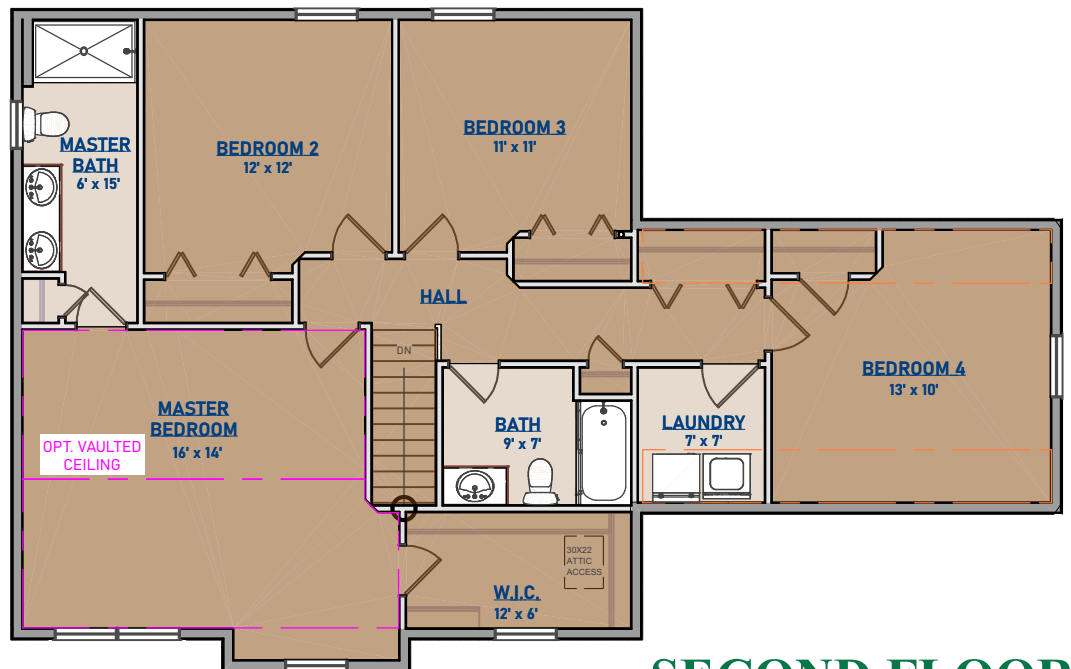

### **FEATURES:**

- 2-STORY COLONIAL
- 2-1/2 BATHS
- LAUNDRY CLOSET
- DEN

- 4 BEDROOMS
- EAT-IN KITCHEN
- WALK-IN MASTER CLOSET
- 2-CAR GARAGE

**\* OPTIONAL EXTRAS:** SIDELIGHTS FIREPLACE  
(BOLDED FEATURES SHOWN) KITCHEN ISLAND RAILINGS  
VAULTED CEILING - MASTER BED  
DECK

## 2,092 Sq. Ft.

**FIRST FLOOR**

**SECOND FLOOR**

\* OPTIONAL ITEMS (Shown in pink) ARE NOT STANDARD; ADDITIONAL COST FOR THESE ITEMS