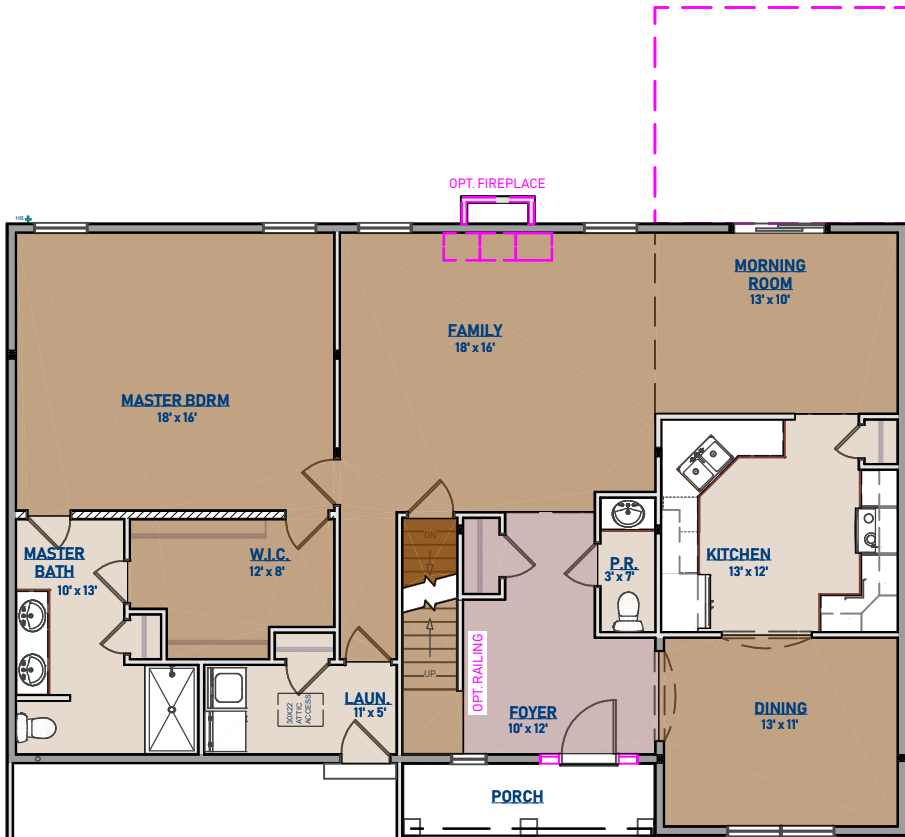

### **FEATURES:**

- 2-STORY
- 2-1/2 BATHS
- 1ST FLOOR MASTER
- DEN
- 2-STORY FOYER

- 3 BEDROOMS
- EAT-IN KITCHEN
- WALK-IN MASTER CLOSET
- 2-CAR GARAGE
- 2-STORY FAMILY ROOM

\* **OPTIONS:** ALTERNATE ELEVATIONS  
KITCHEN ISLAND  
VAULTED CEILING  
MASTER BATH LAYOUTS

# The Ryleigh I

2,589 Sq. Ft.

**FIRST FLOOR**

**SECOND FLOOR**