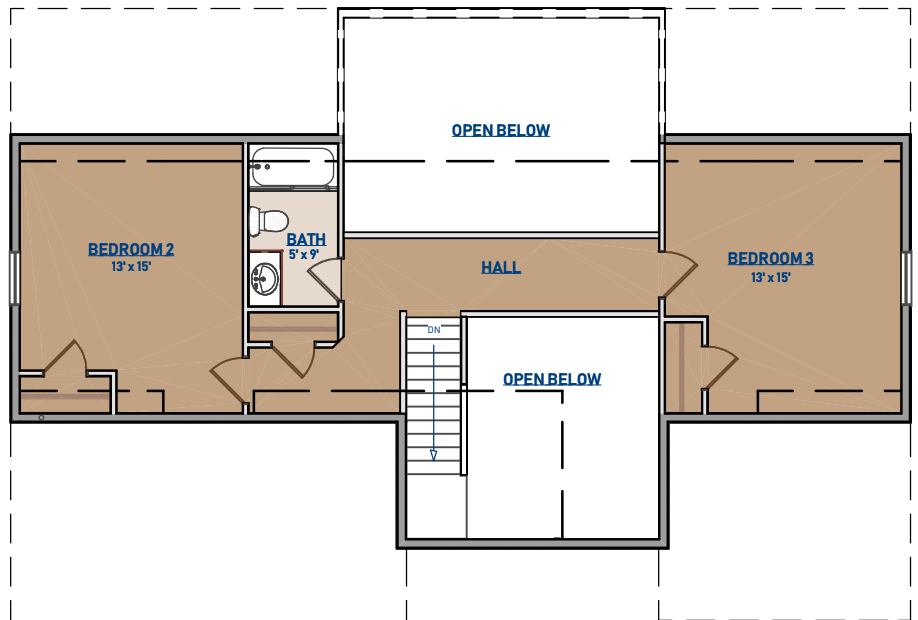

### **FEATURES:**

- 2-STORY
- 2-1/2 BATHS
- 1ST FLOOR MASTER
- DEN
- 2-STORY FOYER

- 3 BEDROOMS
- EAT-IN KITCHEN
- WALK-IN MASTER CLOSET
- 2-CAR GARAGE
- 2-STORY FAMILY ROOM

\* **OPTIONS:** ALTERNATE ELEVATIONS  
KITCHEN ISLAND  
VAULTED CEILING  
MASTER BATH LAYOUTS

# The Ryleigh I

2,589 Sq. Ft.

**FIRST FLOOR**

**SECOND FLOOR**